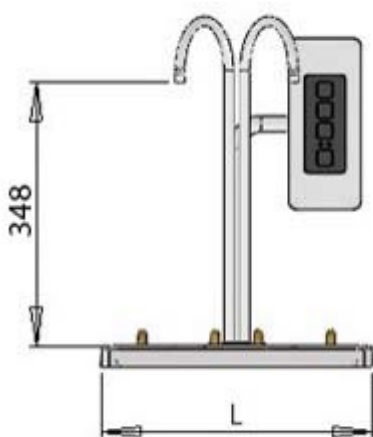

Associations:

Blupura Srl - Italy | T. +39 071 971 0080
info@blupura.com | www.blupura.com

Blupura USA Inc. - USA | T. +1 305 777 3591
blupurausa@blupura.com

Certifications: