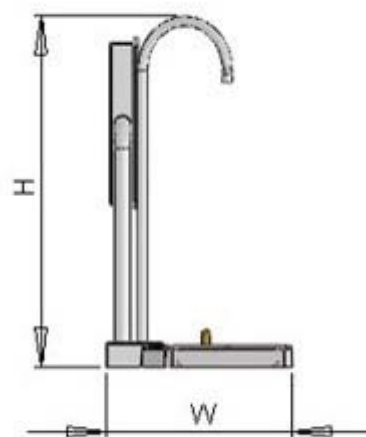

Associations:

Blupura Srl - Italy | T. +39 071 971 0080
info@blupura.com | www.blupura.com

Blupura USA Inc. - USA | T. +1 305 777 3591
blupurausa@blupura.com

Certifications: